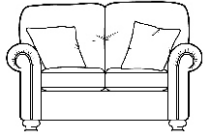

4 Seater Sofa

H 1105mm x W 2337mm x D 914mm

3 Seater Sofa

H 1105mm x W 2019mm x D 914mm

2.5 Seater Sofa

H 1105mm x W 1730mm x D 914mm

2 Seater Sofa

H 1105mm x W 1524mm x D 914mm

Gents Chair

H 1118mm x W 966mm x D 991mm

Chair

H 1105mm x W 1067mm x D 914mm

Manual Recliner

H 1105mm x W 1067mm x D 914mm

Powered Recliner

H 1105mm x W 1067mm x D 914mm

Storage Pouffe

H 457mm x W 533mm x D 533mm

2 Seater Sofa Bed

H 1105mm x W 1854mm x D 914mm

3 Seater Sofa Bed

H 1105mm x W 2019mm x D 914mm

Oxford

Feet Available in Light Oak Or Mahogany