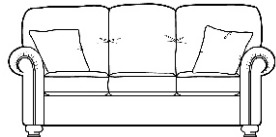

4 Seater Sofa

H 1105mm x W 2337mm x D 914mm

3 Seater Sofa

H 1105mm x W 2019mm x D 914mm

2.5 Seater Sofa

H 1105mm x W 1730mm x D 914mm

2 Seater Sofa

H 1105mm x W 1524mm x D 914mm

Gents Chair

H 1118mm x W 966mm x D 991mm

Chair

H 1105mm x W 1067mm x D 914mm

Manual Recliner

H 1105mm x W 1067mm x D 914mm

Powered Recliner

H 1105mm x W 1067mm x D 914mm

Storage Pouffe

H 457mm x W 533mm x D 533mm

2 Seater Sofa Bed

H 1105mm x W 1854mm x D 914mm

3 Seater Sofa Bed

H 1105mm x W 2019mm x D 914mm

Oxford

Feet Available in Light Oak Or Mahogany