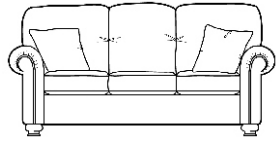

4 Seater Sofa

H 1105mm x W 2337mm x D 914mm

3 Seater Sofa

H 1105mm x W 2019mm x D 914mm

2.5 Seater Sofa

H 1105mm x W 1730mm x D 914mm

2 Seater Sofa

H 1105mm x W 1524mm x D 914mm

Gents Chair

H 1118mm x W 966mm x D 991mm

Chair

H 1105mm x W 1067mm x D 914mm

Manual Recliner

H 1105mm x W 1067mm x D 914mm

Powered Recliner

H 1105mm x W 1067mm x D 914mm

Storage Pouffe

H 457mm x W 533mm x D 533mm

2 Seater Sofa Bed

H 1105mm x W 1854mm x D 914mm

3 Seater Sofa Bed

H 1105mm x W 2019mm x D 914mm

Oxford

Feet Available in Light Oak Or Mahogany