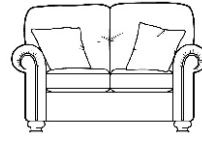

4 Seater Sofa

H 1105mm x W 2337mm x D 914mm

3 Seater Sofa

H 1105mm x W 2019mm x D 914mm

2.5 Seater Sofa

H 1105mm x W 1730mm x D 914mm

2 Seater Sofa

H 1105mm x W 1524mm x D 914mm

Gents Chair

H 1118mm x W 966mm x D 991mm

Chair

H 1105mm x W 1067mm x D 914mm

Manual Recliner

H 1105mm x W 1067mm x D 914mm

Powered Recliner

H 1105mm x W 1067mm x D 914mm

Storage Pouffe

H 457mm x W 533mm x D 533mm

2 Seater Sofa Bed

H 1105mm x W 1854mm x D 914mm

3 Seater Sofa Bed

H 1105mm x W 2019mm x D 914mm

Oxford

Feet Available in Light Oak Or Mahogany